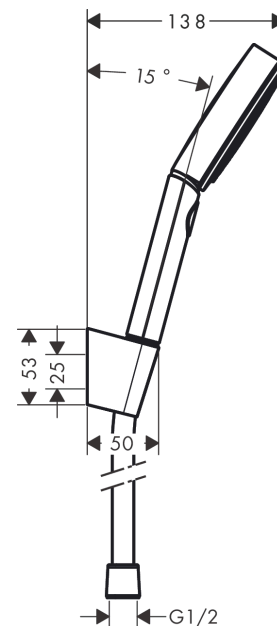

#### product features

- consists of: hand shower, shower holder, shower hose
- shower head size: 105 mm
- integrated support function
- spray type: PowderRain, IntenseRain, Massage spray
- convenient spray selection via Select button
- maximum flow rate at 3 bar: 11,4 l/min
- minimum flow pressure: 1 bar
- operating pressure: min. 1 bar/max. 6 bar
- pivot connector prevents hose from tangling
- wall supports made of plastic
- rinseable sieve insert

### Product image

### Scale drawing